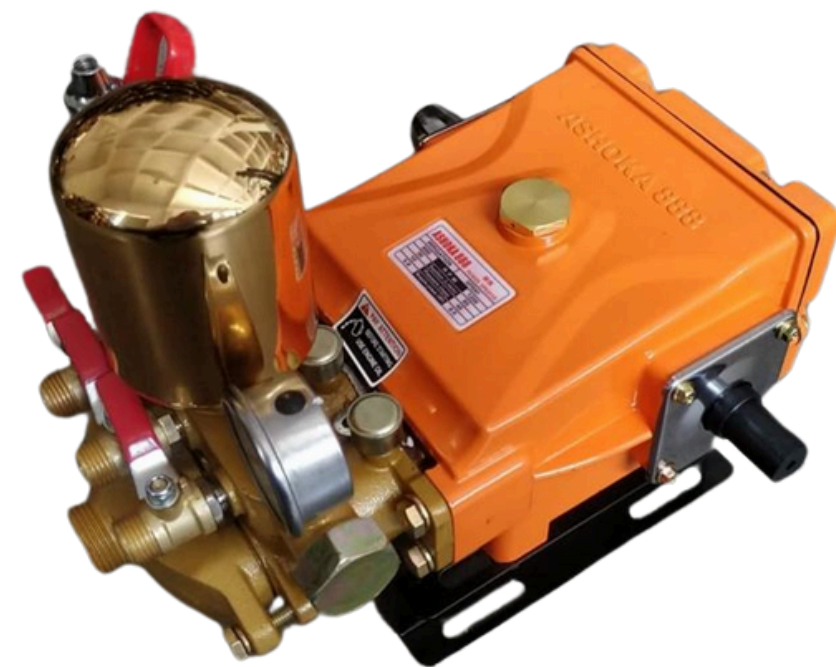

JP Kisan

Golden Air Chamber

IRRIGATION		SPRAY	
800	RPM	1200	
30	Suction (L/min)	75	
10	Pressure (mpa)	40	
3	Require Power (HP)	8	

[Watch Now](#)

Silver Air Chamber

IRRIGATION		SPRAY	
800	RPM	1200	
30	Suction (L/min)	75	
10	Pressure (mpa)	40	
3	Require Power (HP)	8	

[Watch Now](#)

Silver Air Chamber

IRRIGATION		SPRAY	
800	RPM	1200	
30	Suction (L/min)	75	
10	Pressure (mpa)	40	
3	Require Power (HP)	8	

[Watch Now](#)

Golden Air Chamber

IRRIGATION		SPRAY	
800	RPM	1200	
30	Suction (L/min)	75	
10	Pressure (mpa)	40	
3	Require Power (HP)	8	