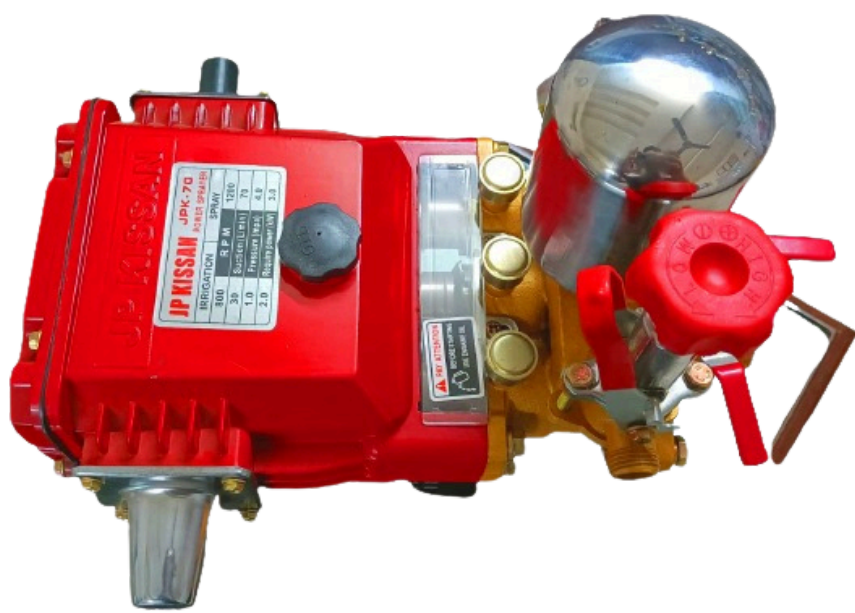

JP Kisan

Golden Air Chamber

IRRIGATION		SPRAY	
800	RPM	1200	
30	Suction (L/min)	75	
10	Pressure (mpa)	40	
3	Require Power (HP)	8	

[Watch Now](#)

Silver Air Chamber

IRRIGATION		SPRAY	
800	RPM	1200	
30	Suction (L/min)	75	
10	Pressure (mpa)	40	
3	Require Power (HP)	8	

[Watch Now](#)

Silver Air Chamber

IRRIGATION		SPRAY	
800	RPM	1200	
30	Suction (L/min)	75	
10	Pressure (mpa)	40	
3	Require Power (HP)	8	

[Watch Now](#)

Golden Air Chamber

IRRIGATION		SPRAY	
800	RPM	1200	
30	Suction (L/min)	75	
10	Pressure (mpa)	40	
3	Require Power (HP)	8	