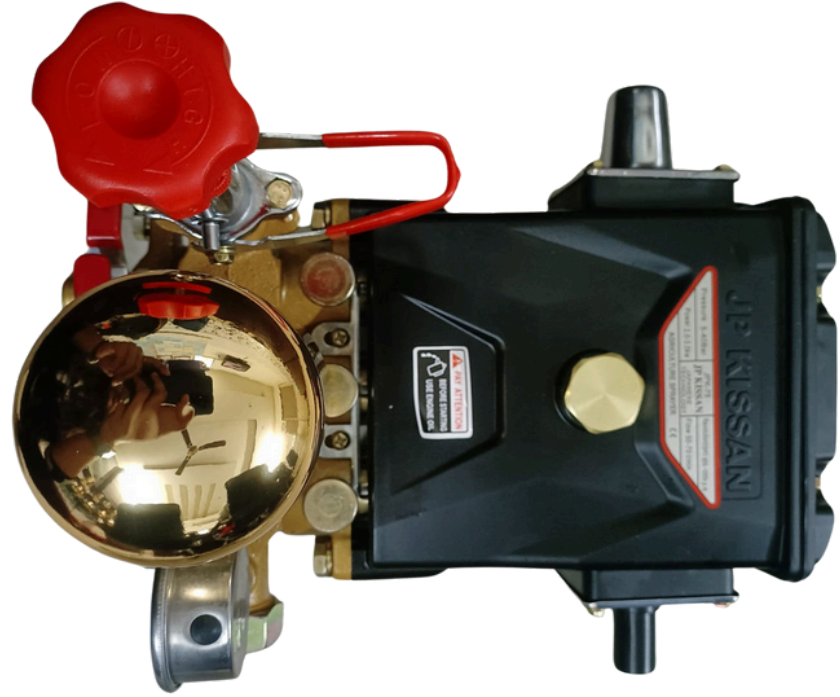

JP Kisan

Golden Air Chamber

IRRIGATION		SPRAY	
800	RPM	1200	
30	Suction (L/min)	75	
10	Pressure (mpa)	40	
3	Require Power (HP)	8	

[Watch Now](#)

Silver Air Chamber

IRRIGATION		SPRAY	
800	RPM	1200	
30	Suction (L/min)	75	
10	Pressure (mpa)	40	
3	Require Power (HP)	8	

[Watch Now](#)

Silver Air Chamber

IRRIGATION		SPRAY	
800	RPM	1200	
30	Suction (L/min)	75	
10	Pressure (mpa)	40	
3	Require Power (HP)	8	

[Watch Now](#)

Golden Air Chamber

IRRIGATION		SPRAY	
800	RPM	1200	
30	Suction (L/min)	75	
10	Pressure (mpa)	40	
3	Require Power (HP)	8	

[Watch Now](#)

Power Spray

Gasoline Water Pump

[Watch Now](#)

Power Sprayer JPK-65-2

[Watch Now](#)

HTP Power Sprayer JPK90

[Watch Now](#)