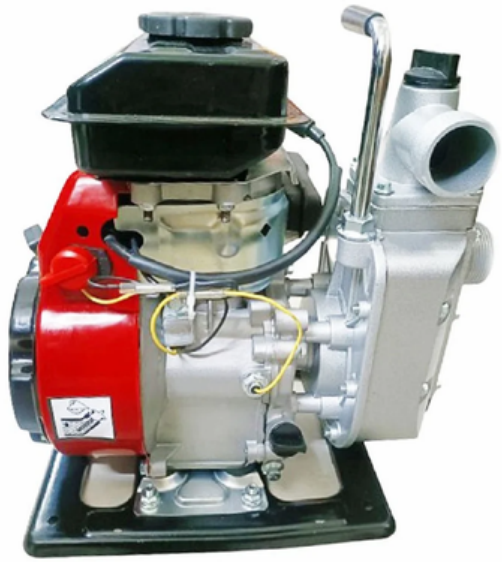

Power Spray

Gasoline Water Pump

[Watch Now](#)