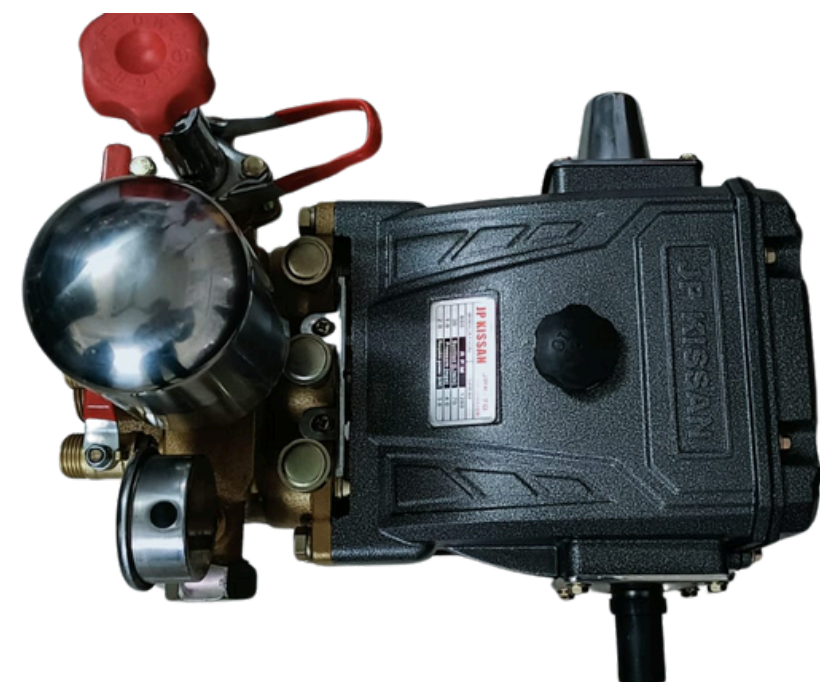

JP Kisan

Golden Air Chamber

IRRIGATION		SPRAY	
800	RPM	1200	
30	Suction (L/min)	75	
10	Pressure (mpa)	40	
3	Require Power (HP)	8	

[Watch Now](#)

Silver Air Chamber

IRRIGATION		SPRAY	
800	RPM	1200	
30	Suction (L/min)	75	
10	Pressure (mpa)	40	
3	Require Power (HP)	8	

[Watch Now](#)

Silver Air Chamber

IRRIGATION		SPRAY	
800	RPM	1200	
30	Suction (L/min)	75	
10	Pressure (mpa)	40	
3	Require Power (HP)	8	

[Watch Now](#)

Golden Air Chamber

IRRIGATION		SPRAY	
800	RPM	1200	
30	Suction (L/min)	75	
10	Pressure (mpa)	40	
3	Require Power (HP)	8	